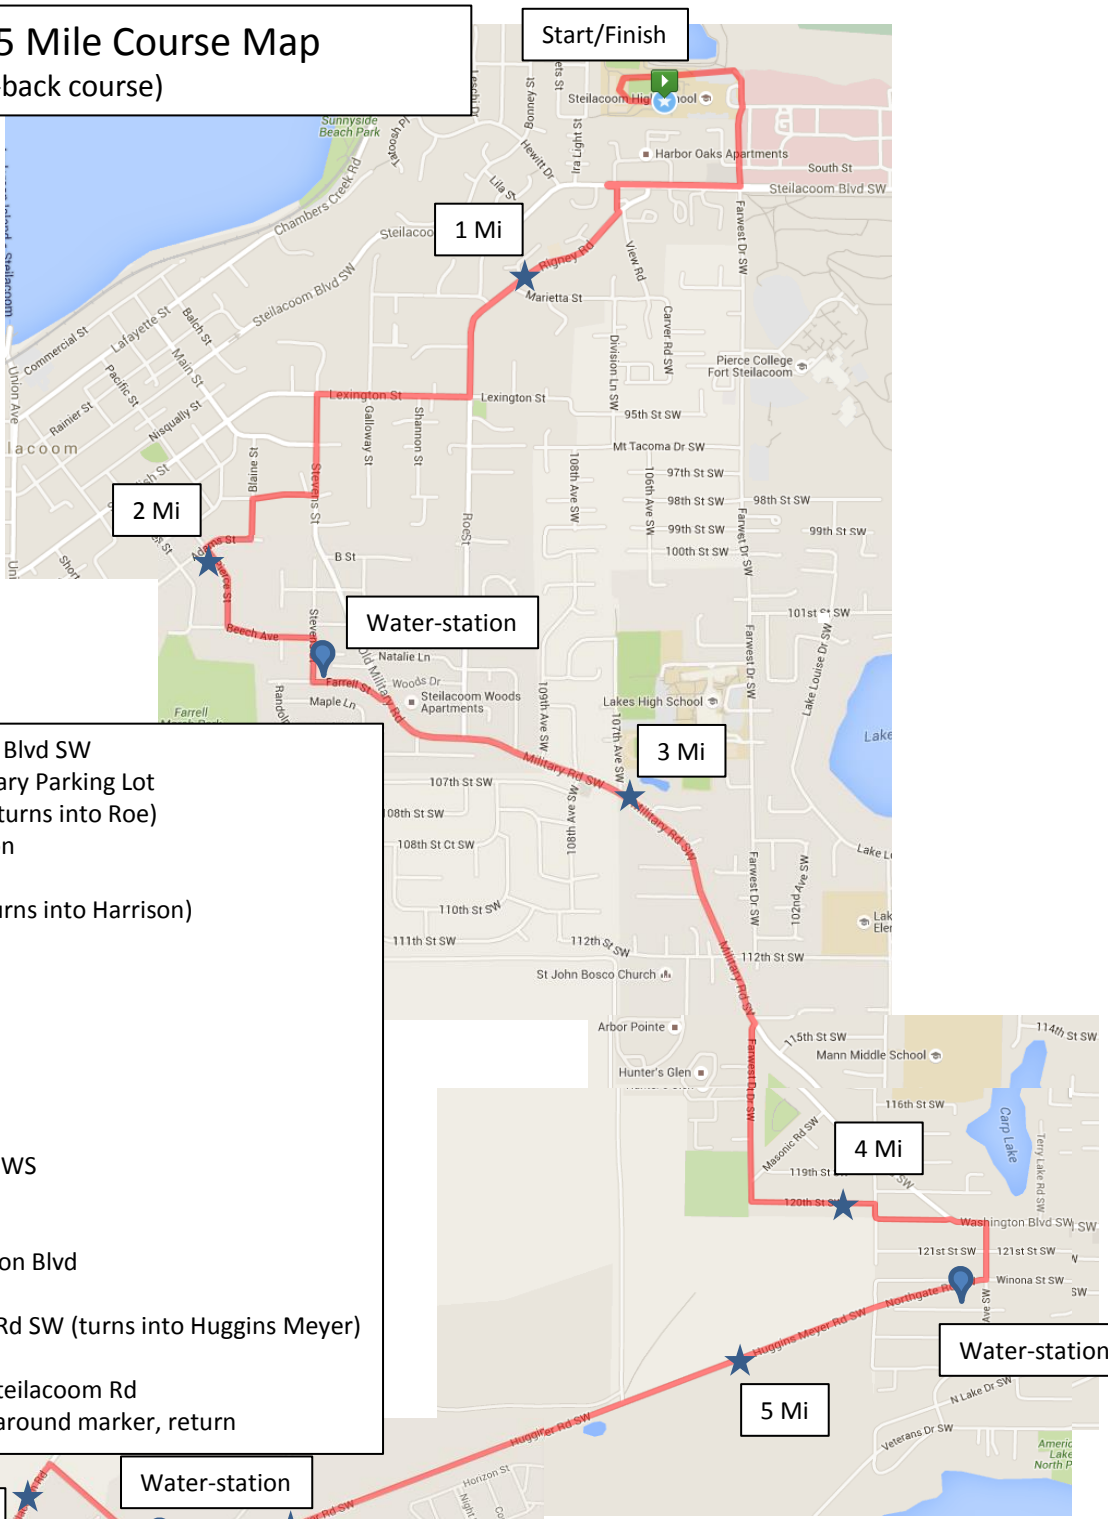

FSRC 15 Mile Course Map (out-and-back course)

- Rt on Steilacoom Blvd SW
- Left through Library Parking Lot
- Right on Rigney (turns into Roe)
- Right on Lexington
- Left on Stevens
- Rt on Shepard (turns into Harrison)
- Left on Blaine
- Right on Adams
- Left on Pierce
- Left on Beech
- Rt on Stevens
- Left on Farrell
- Rt on Military Rd
- Rt on Farwest Dr WS
- Left on 120th
- Rt on Holden
- Left on Washington Blvd
- Rt on Edgewood
- Rt on Northgate Rd SW (turns into Huggins Meyer)
- Rt on East Dr
- Left on Dupont Steilacoom Rd
- Continue to turnaround marker, return