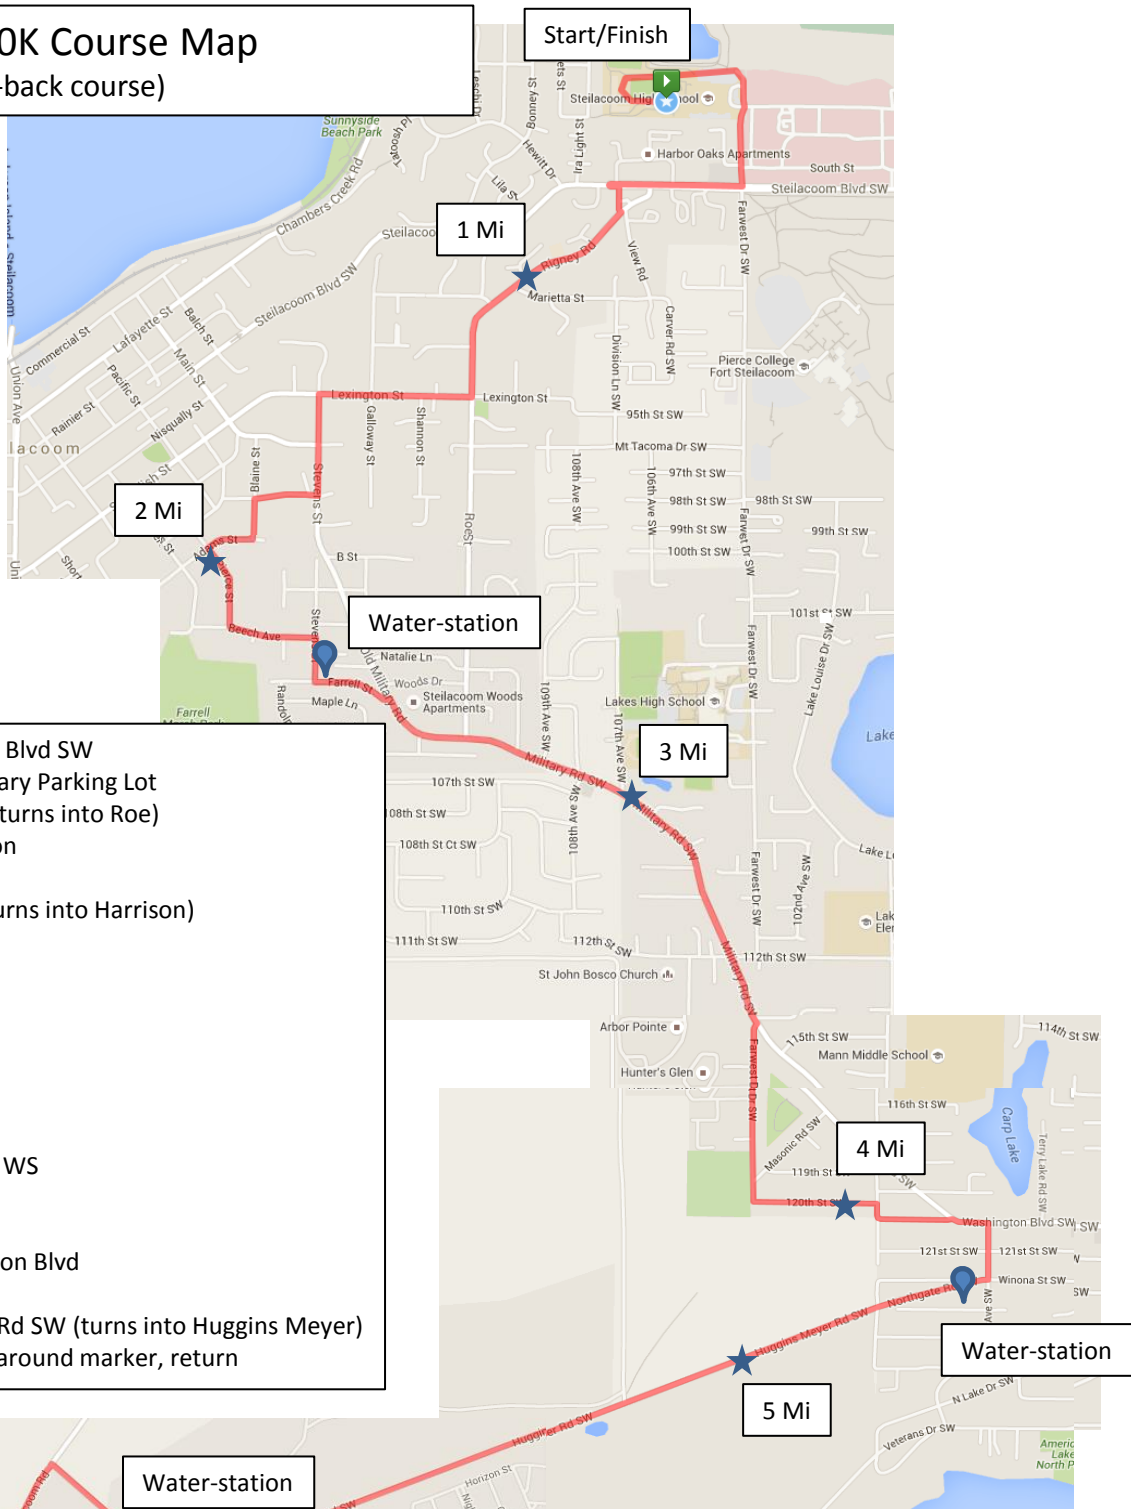

FSRC 20K Course Map (out-and-back course)

Rt on Steilacoom Blvd SW
 Left through Library Parking Lot
 Right on Rigney (turns into Roe)
 Right on Lexington
 Left on Stevens
 Rt on Shepard (turns into Harrison)
 Left on Blaine
 Right on Adams
 Left on Pierce
 Left on Beech
 Rt on Stevens
 Left on Farrell
 Rt on Military Rd
 Rt on Farwest Dr WS
 Left on 120th
 Rt on Holden
 Left on Washington Blvd
 Rt on Edgewood
 Rt on Northgate Rd SW (turns into Huggins Meyer)
 Continue to turnaround marker, return