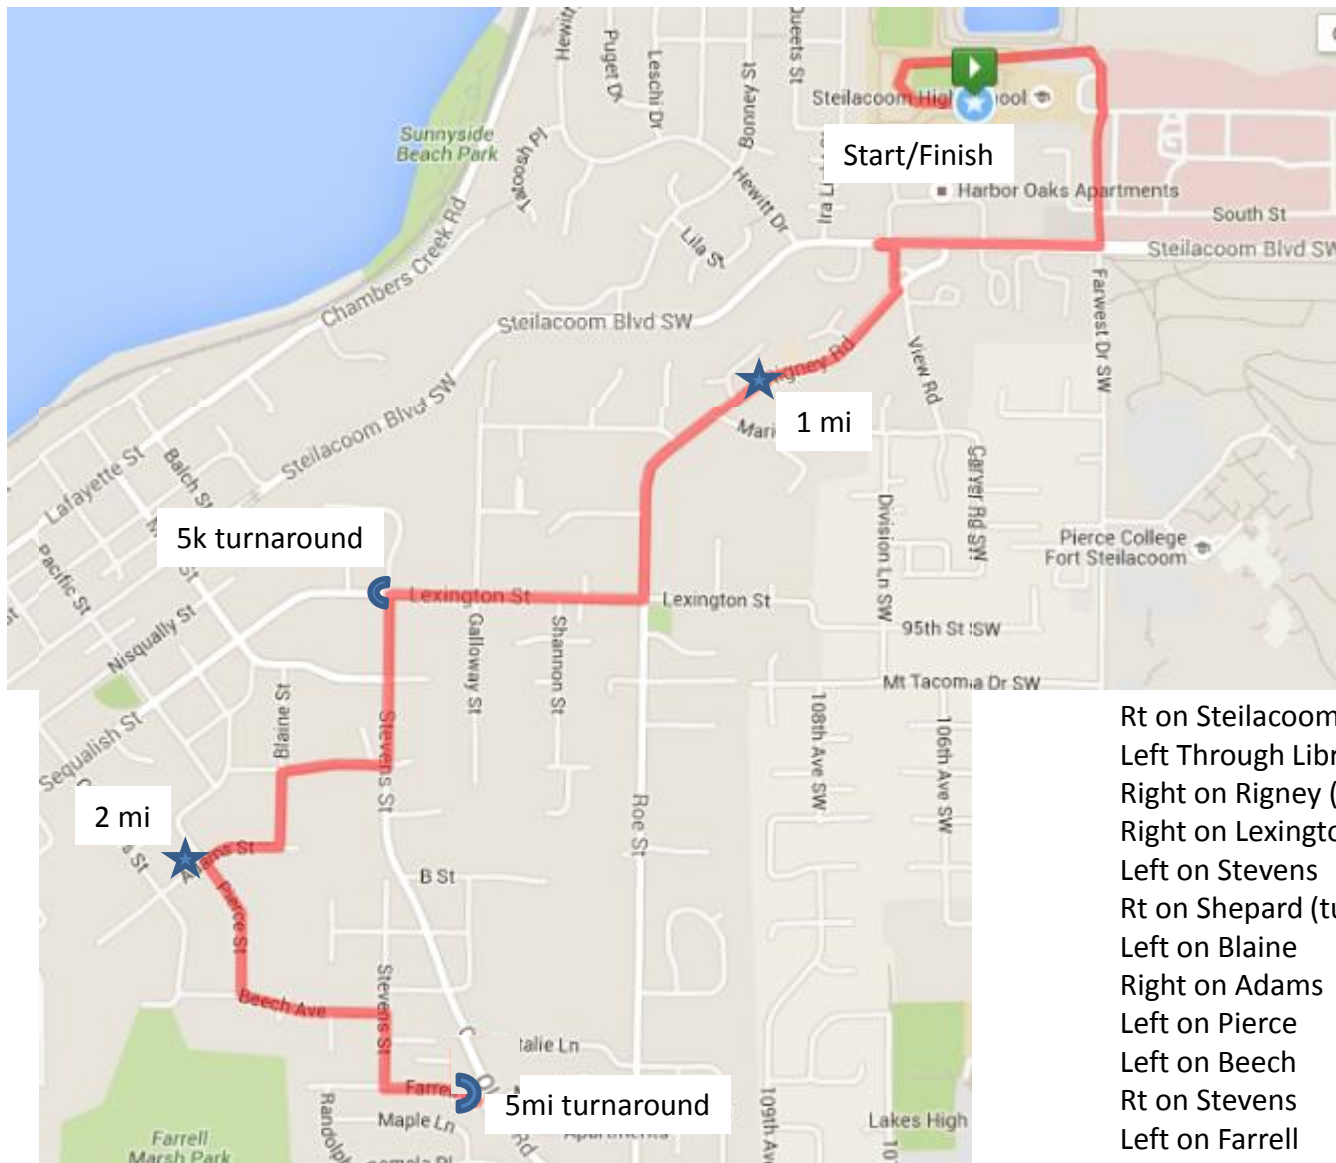

FSRC 5K/5Mi Course Map and Description

Rt on Steilacoom Blvd SW
 Left Through Library Parking Lot
 Right on Rigney (Turns into Roe)
 Right on Lexington
 Left on Stevens
 Rt on Shepard (turns into Harrison)
 Left on Blaine
 Right on Adams
 Left on Pierce
 Left on Beech
 Rt on Stevens
 Left on Farrell
 Return